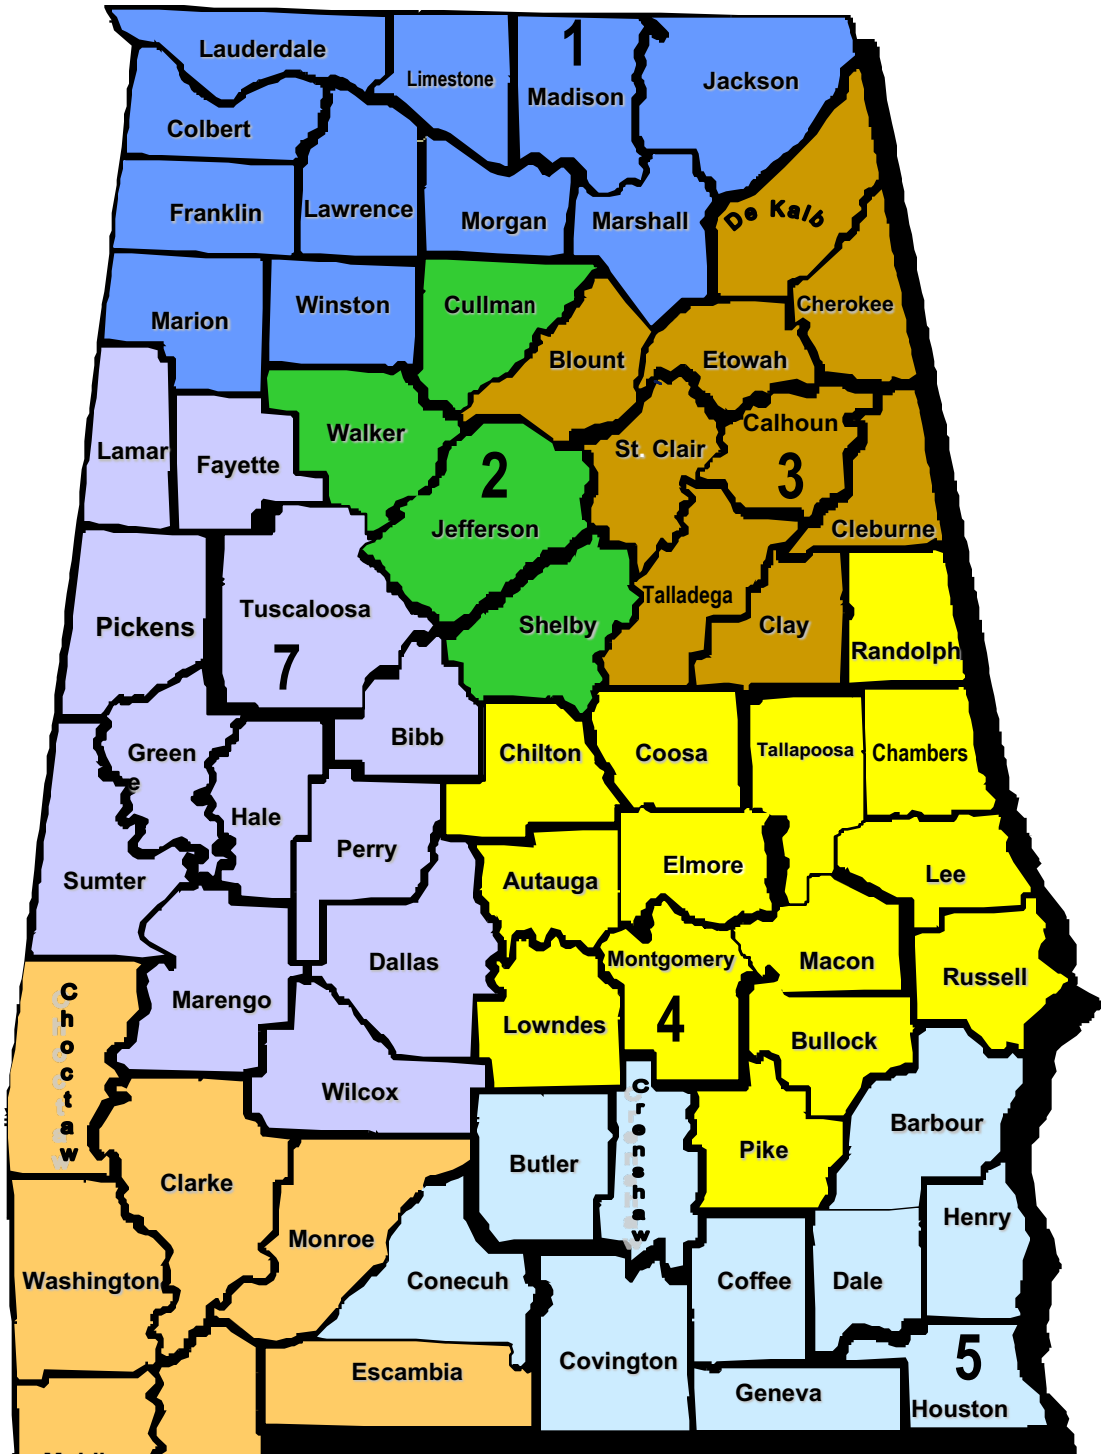

# Alabama State Map – Listed by EI Districts

- District I (Huntsville) Dark Blue Counties
- District II (Birmingham) Dark Green Counties
- District III (Anniston) Bronze Counties
- District IV (Montgomery) Yellow Counties
- District V (Dothan) Light Blue Counties
- District VI (Mobile) Tan Counties
- District VII (Tuscaloosa) Lavender Counties