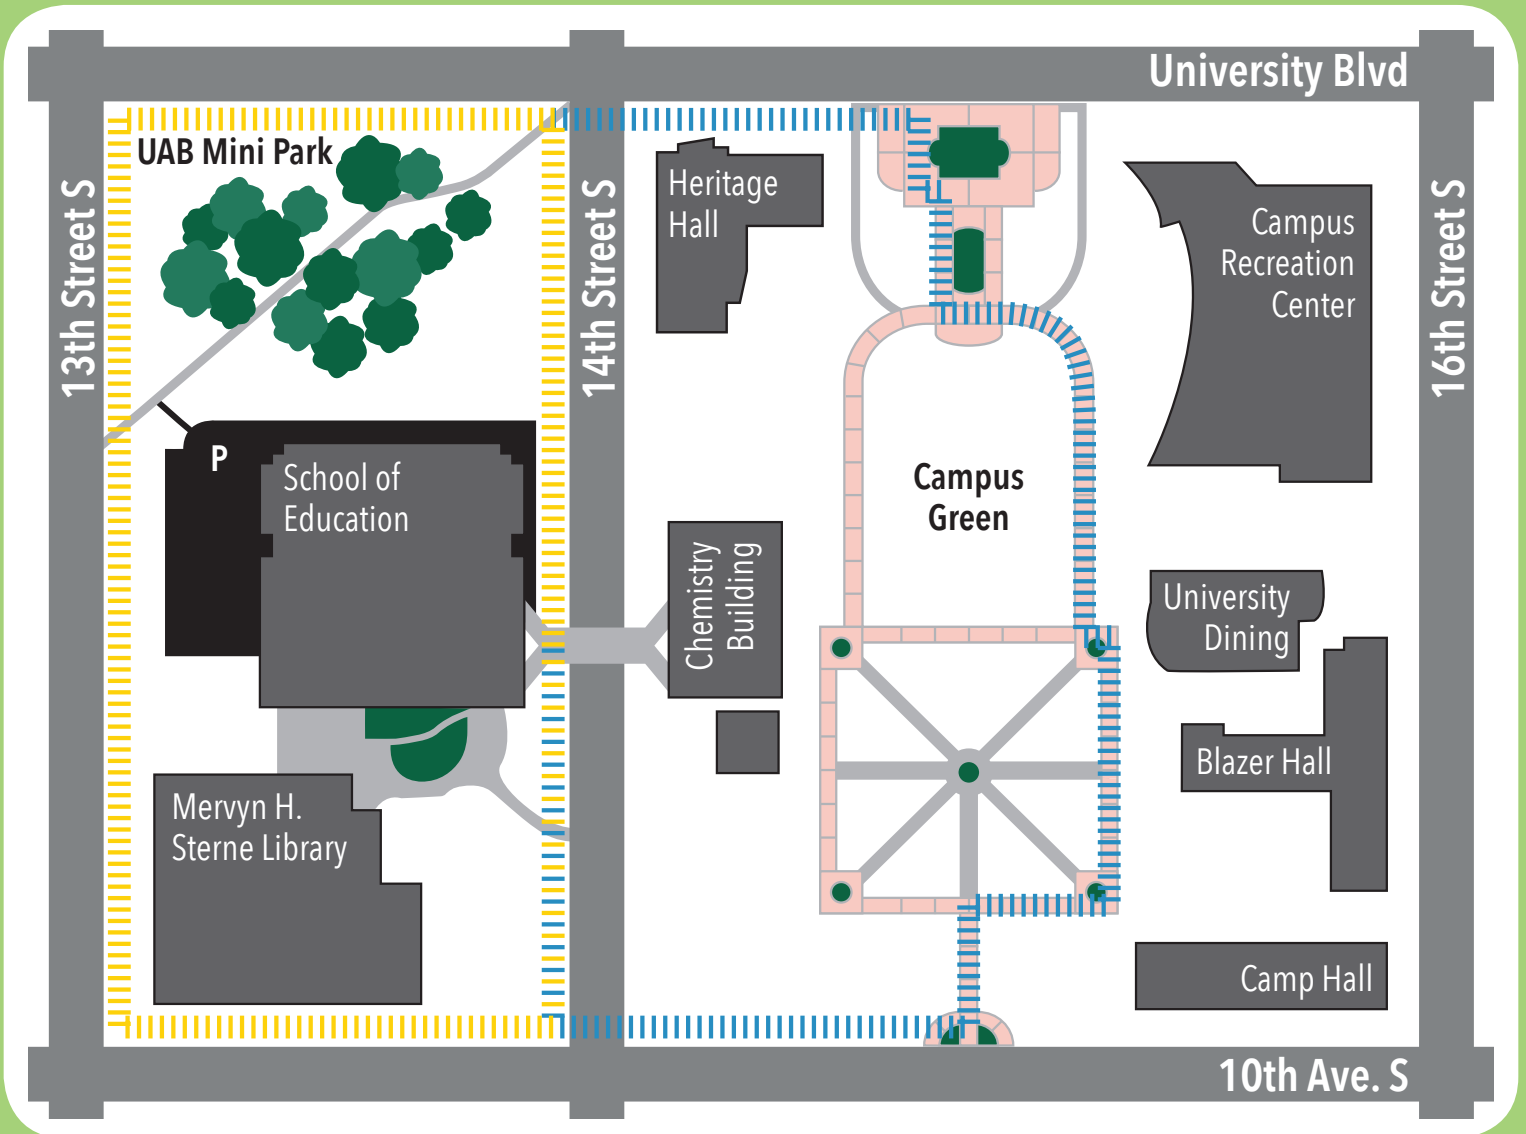

UAB EDUCATION OUTDOOR TRAIL

- ||||| UAB Education Outdoor Loop: **1/2 mile (0.55)**
- ||||| Campus Green Extension: **1/2 mile (0.52)**
- ||||| Education Outdoor Loop + Campus Green Ext: **1 mile (0.95)**

UAB
EMPLOYEE WELLNESS
The University of Alabama at Birmingham

uab.edu/walk