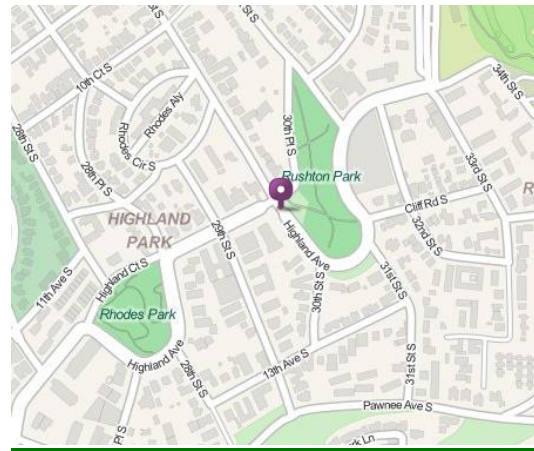

Directions to Rojo

Physical Address:

2921 Highland Avenue
Birmingham, Alabama 35205
(205) 328-4733

Directions:

From US-31 North

1. Take the Highland Ave exit toward Arlington Ave.
2. Keep left at the fork in the ramp
3. Turn right onto Highland Ave S.
(Bottega is on the corner)
4. Turn right to stay on Highland Ave S.
5. Turn right a third time to stay on Highland Ave S.
6. Rojo will be on the right next to O'Henry's Coffee

From I-65 North

1. Take exit 259 to merge onto University Blvd
2. Turn right onto 20th St S.
3. Turn left onto Highland Ave S. (look for Indian Restaurant Kohinoor)
4. Turn right to stay on Highland Ave S.
5. Turn right again to stay on Highland Ave S.
6. Rojo will be on the right next to O'Henry's Coffee