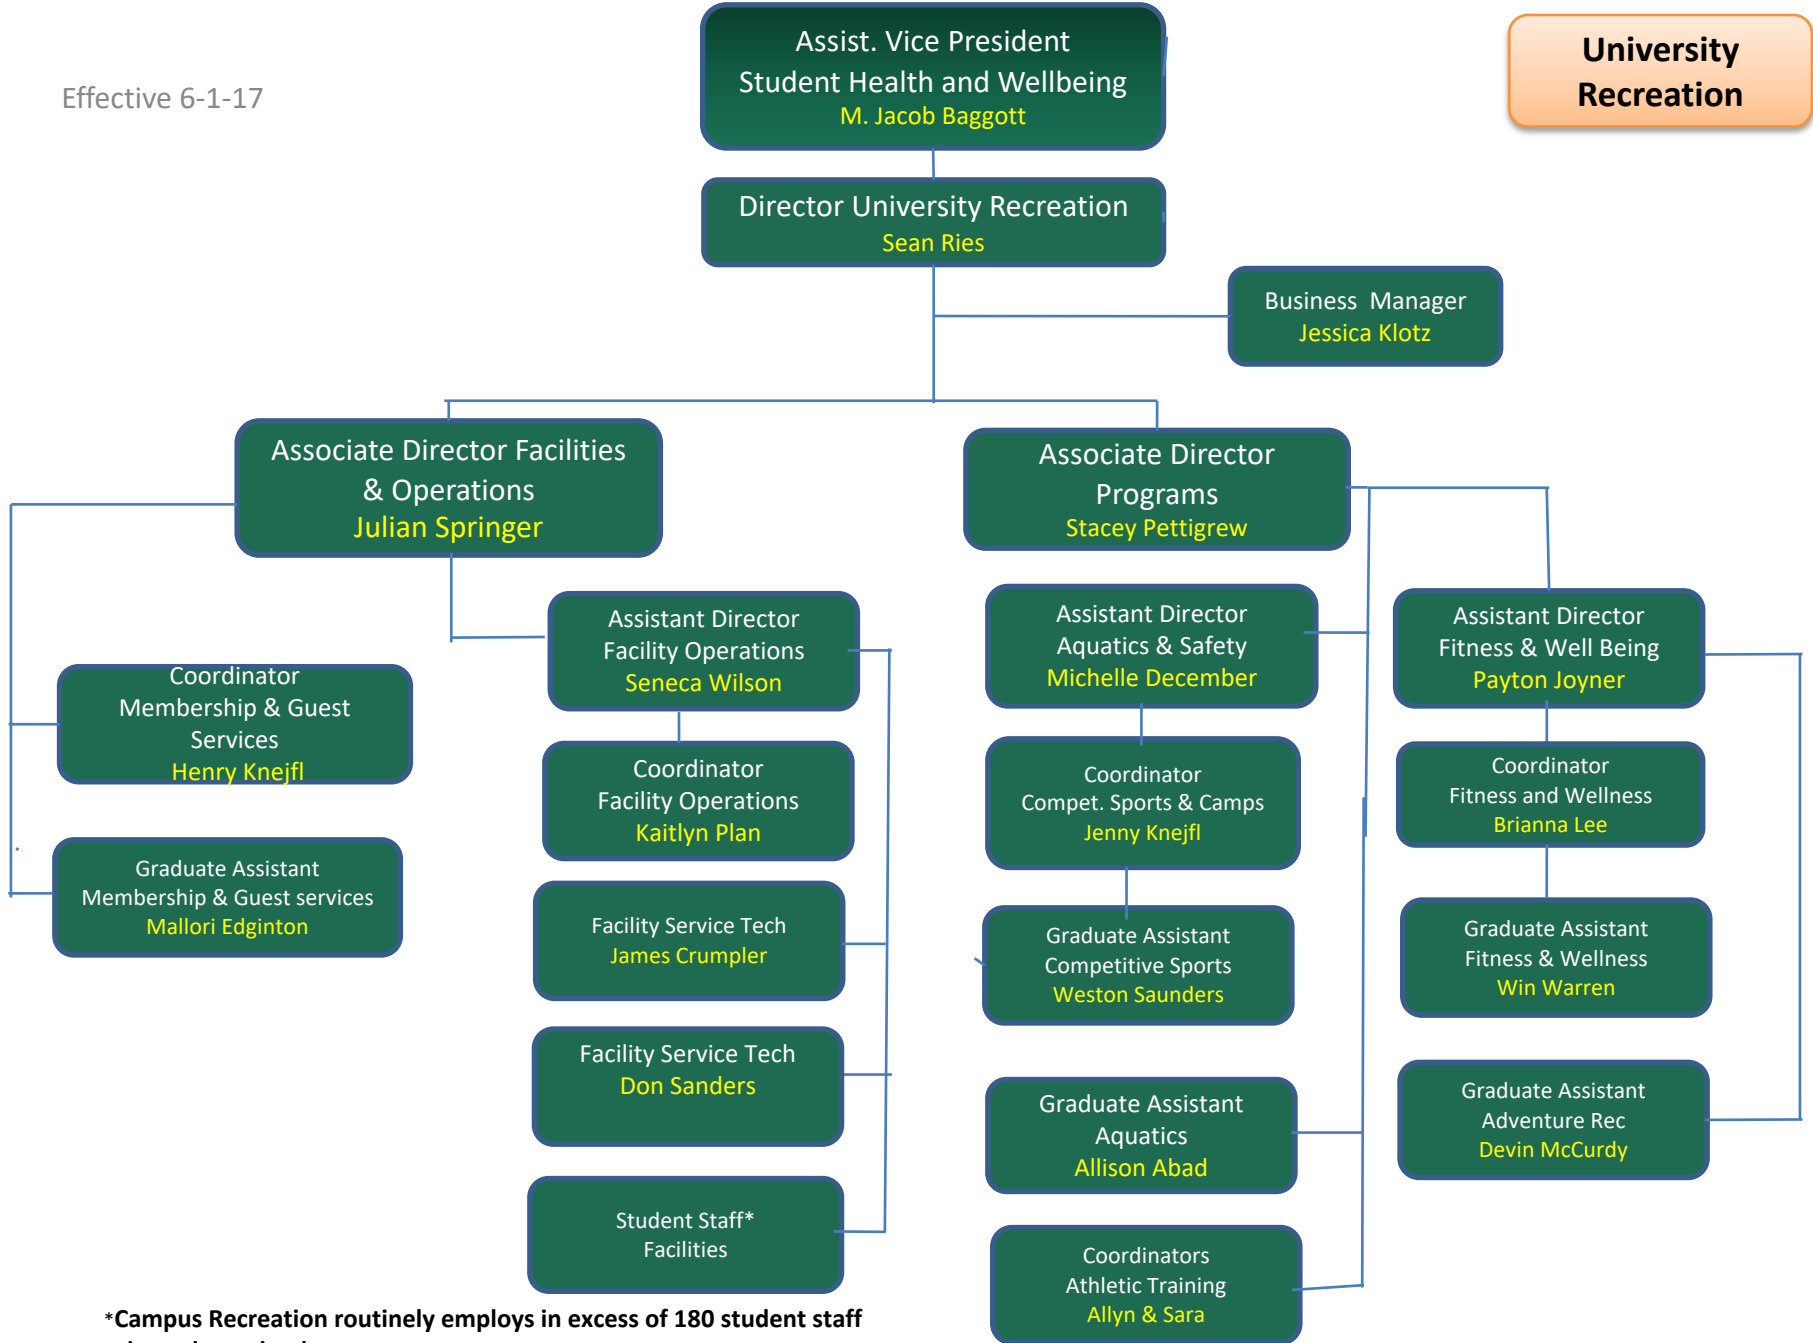

See following pages for Department detail

Effective 6-1-17

**University
Recreation**

*Campus Recreation routinely employs in excess of 180 student staff throughout the department.